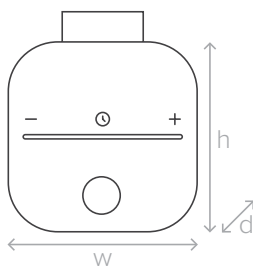

Adjust electric heating elements to your heater

Towel Rail power [W] (75/65/20°C)	Electric heating elements power [W]
<140	120
140 - 260	200
260 - 380	300
380 - 520	400
520 - 620	500
620 - 750	600
750 - 890	800
890 - 1100	1000
1100 - 1500	1200

on request

Types of connection

- › Masking cables
- › Straight cable
- › Spiral cable

Dimensions

- › Height [h]: 56 mm
- › Width [w]: 56 mm
- › Depth [d]: 38 mm

Contact

Contact